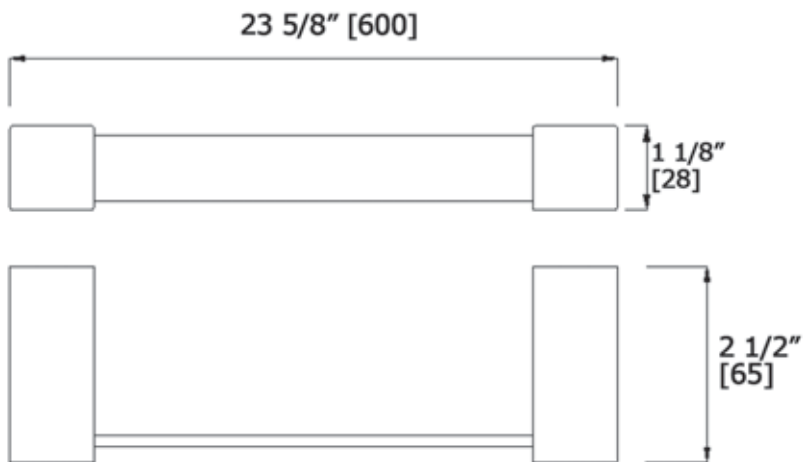

KARRÉ II

SINGLE TOWEL BAR

K9324

AVAILABLE FINISHES:

CHROME, MATTE BLACK

BRUSHED NICKEL, POLISHED NICKEL, POLISHED BLACK NICKEL

BRUSHED GOLD, POLISHED GOLD, ROSE GOLD

LALOO ACCESSORIES