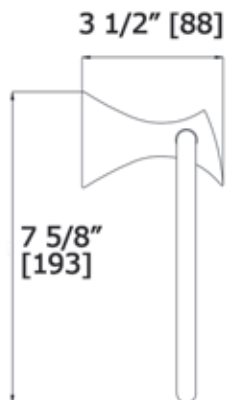

Indy Towel Ring

13380

Available Finishes:

CHROME, MATTE BLACK

BRUSHED NICKEL, POLISHED NICKEL, POLISHED BLACK NICKEL

BRUSHED GOLD, POLISHED GOLD, ROSE GOLD

LALOO ACCESSORIES

laloocanada.com