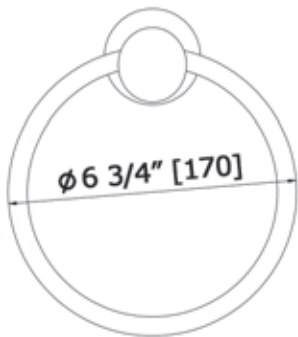

Indy Towel Ring

13380

Available Finishes:

CHROME, MATTE BLACK

BRUSHED NICKEL, POLISHED NICKEL, POLISHED BLACK NICKEL

BRUSHED GOLD, POLISHED GOLD, ROSE GOLD

LALOO ACCESSORIES

laloocanada.com